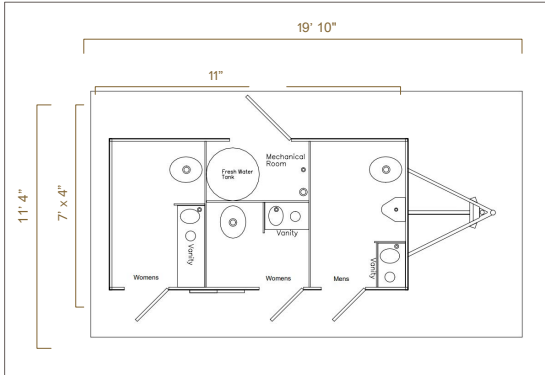

The **3 Station Restroom Trailer** is a great compact unit that fits well into most event space. We recommend using this size trailer perfect for events of 225 guests or less or for jobsites with 20 employees or less.

**Ask about our
SPECIAL RATES
for weekday
& long term
rentals!**

STANDARD FEATURES

- **WOMEN'S** - 2 toilet, 2 sink
- **MEN'S** - 1 toilet, 1 urinal, 1 sink
- Onboard water tank
- Equipped with AC/Heating
- White china toilets with foot flush
- Interior & Exterior LED Lights
- Self Leveling Stairs with Platforms & Railings
- Seamless Gel-coated Fiberglass Walls, Ceiling, and Subfloor
- Oversized Mirrors with Decorative Frames
- Stainless Steel Sinks
- Smart Touch Digital Thermostat

SPECIFICATIONS

Number of Stations	Womens - 2, Mens - 1
Box Size	7' 5" x 14' 6"
Length w/ tongue	19' 10"
Width w/ Stairs	11' 4"
Height w/ AC	11' 7"
Fresh Water Tank	200 Gallons
Waste Tank	400 Gallons
Power Requirements	One dedicated 120 Volt-20 amp circuit within 100' of the trailer.
No. of AC Units	1